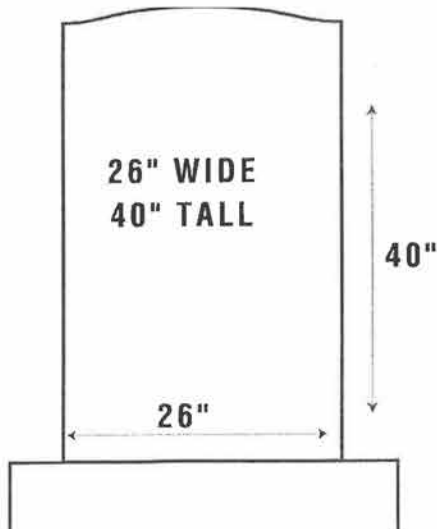

OPTION	TOP OPTION
P-2 BRP	SERP TOP
P-3 BRP	OVAL TOP
P-5	SQUARE TOP
P-1 BRP / P-5 / P-1	
2 IN. MARGIN ALL AROUND	

BASE	VASES	TURNED
32X14X6	4X10	ALL
32X16X6	5X9	POLISH