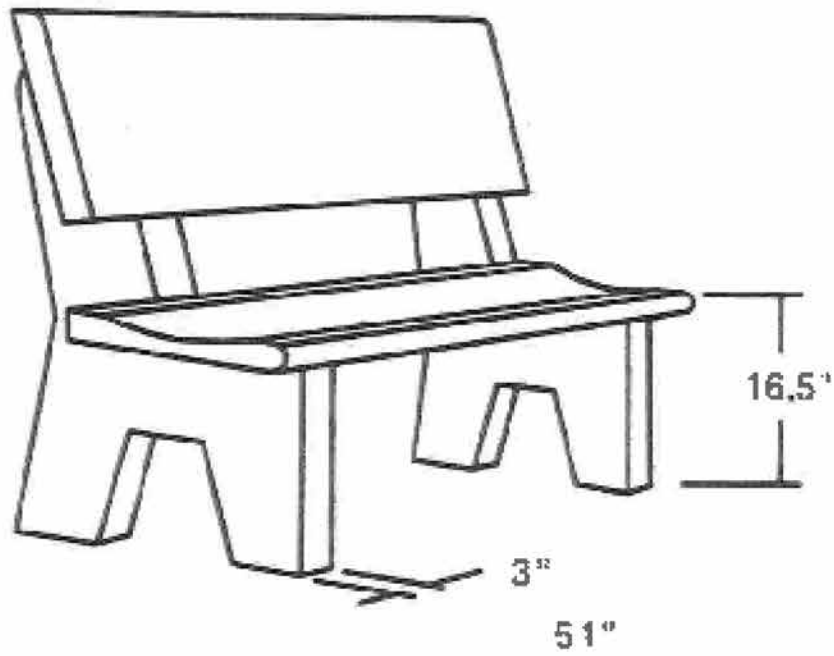

NO. 4 - 2 5/8 X 3 3/8

**ADDITIONAL SIZES AVAILABLE UPON REQUEST

FRYE CHAPEL
MORTUARY · CREMATORY

BENCHES

FRYE CHAPEL
MORTUARY › CREMATORY

BENCHES

STANDARD BENCH - HARP LEGS
SEAT ALL POLISHED: 48X14X4
HARP LEGS ALL POLISHED: 14X4X14