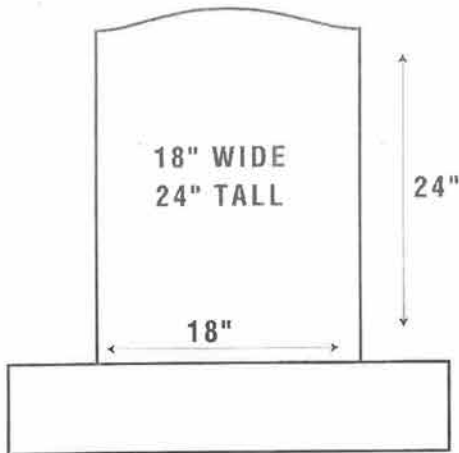

FRYE CHAPEL

MORTUARY · CREMATORY

UPRIGHTS

OPTION	TOP OPTION
P-2 BRP	SERP TOP
P-3 BRP	OVAL TOP
P-5	SQUARE TOP
P-1 BRP / P-5 / P-1	
2 IN. MARGIN ALL AROUND	

BASE	VASES	TURNED
30X14X6	4X10	ALL
32X14X6	5X9	POLISH