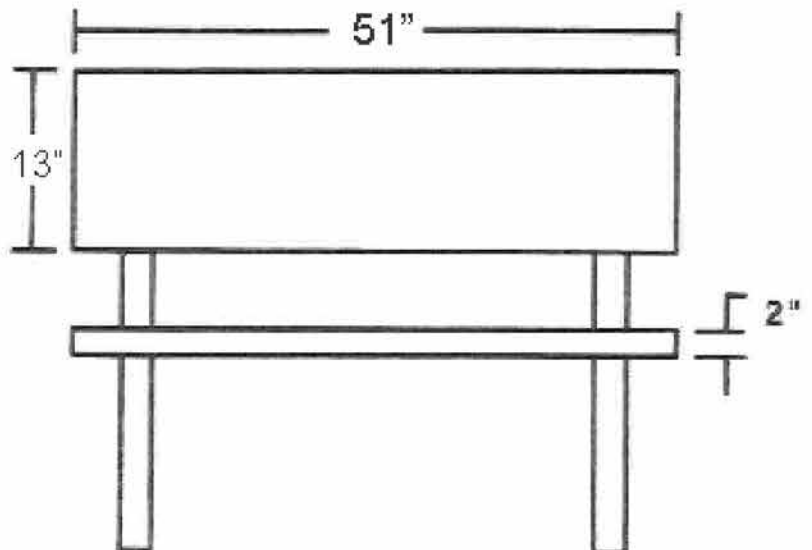

FRYE CHAPEL
MORTUARY · CREMATORY

BENCHES