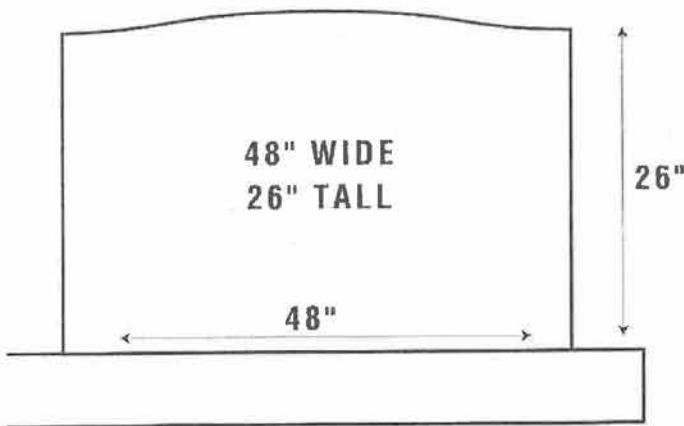

OPTION	TOP OPTION
P-2 BRP	SERP TOP
P-3 BRP	OVAL TOP
P-5	SQUARE TOP
P-1 BRP / P-5 / P-1	
2 IN. MARGIN ALL AROUND	

BASE	VASES	TURNED
60X14X6	4X10	ALL
	5X9	POLISH