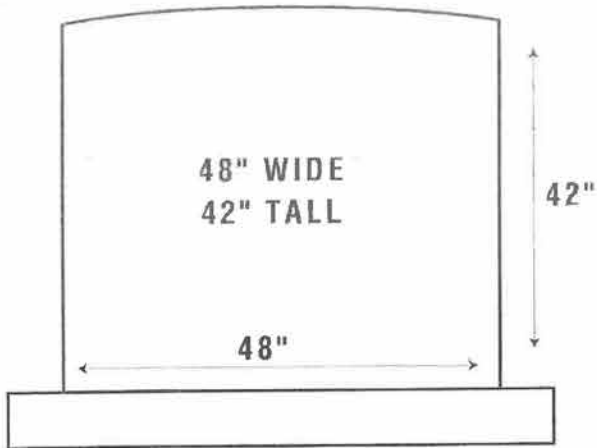

UPRIGHTS

OPTION	TOP OPTION
P-2 BRP	SERP TOP
P-3 BRP	OVAL TOP
P-5	SQUARE TOP
P-1 2 IN. MARGIN ALL AROUND	

BASE
60X16X6

VASES
6X12
5X9