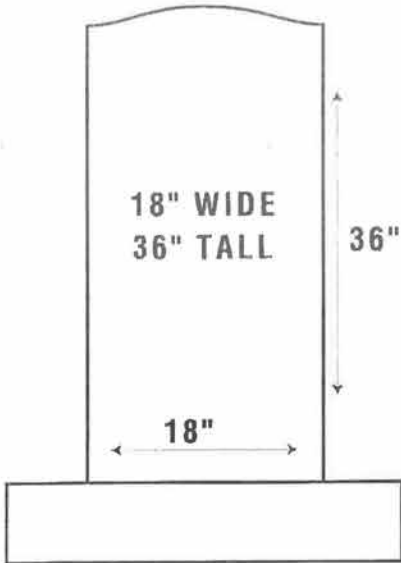

UPRIGHTS

OPTION	TOP OPTION
P-2 BRP	SERP TOP
P-3 BRP	OVAL TOP
P-5	SQUARE TOP

P-1 BRP / P-5 / P-1
2 IN. MARGIN ALL AROUND

BASE	VASES	TURNED
30X14X6	4X10	ALL
32X14X6	5X9	POLISH