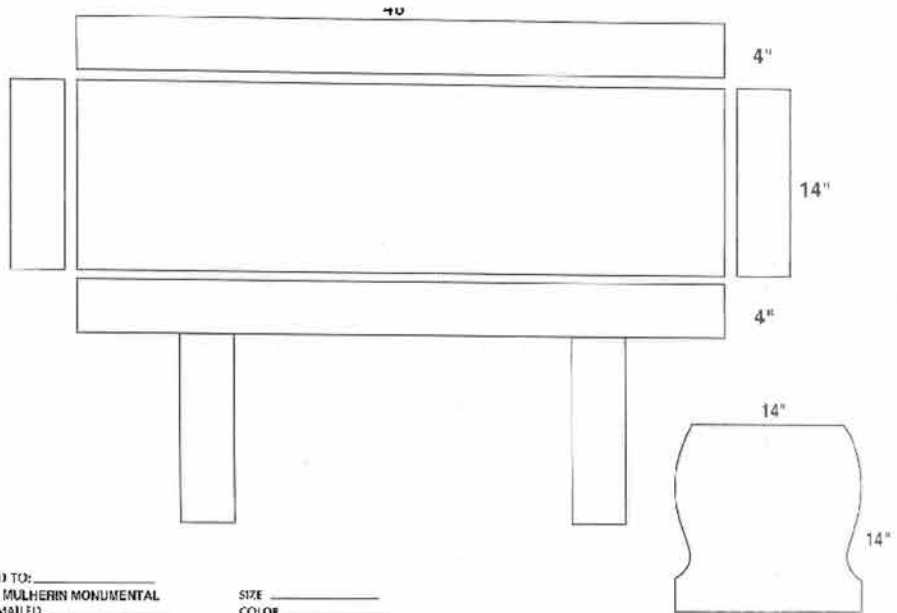

FRYE CHAPEL

MORTUARY & CREMATORY

RENDERING

EMAILED TO: _____
FROM: MULHERIN MONUMENTAL
DATE EMAILED: _____
CHECK CAREFULLY AGAINST ORIGINAL ORDER
APPROVED BY: _____
DATE APPROVED: _____
SIGNED RENDERING WILL BE MANUFACTURED
ART DEPT. PROOF BY: _____

SIZE _____
COLOR _____
LETTERING IN POLISH ☒
PANELED ☐
EMBLEM ☐
SURFACE CUT ☐
RAISED AND POLISHED ☐
2" SANDED BORDER ☐
MICROETCH NEEDED ☐