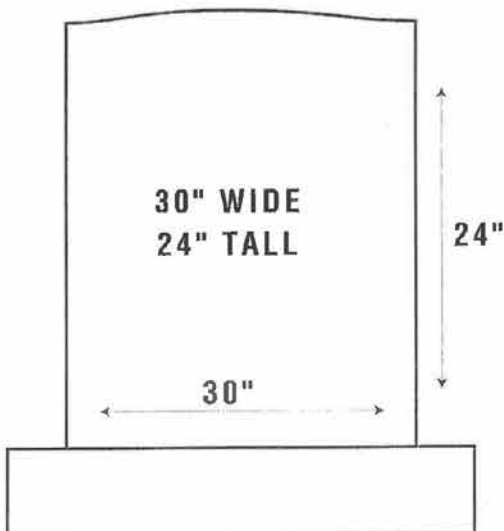

BASE
60X16X6

VASES
6X12
5X9

OPTION	TOP OPTION
P-2 BRP	SERP TOP
P-3 BRP	OVAL TOP
P-5	SQUARE TOP
P-1 BRP / P-5 / P-1	
2 IN. MARGIN ALL AROUND	

BASE
34X14X6
36X14X6

VASES TURNED
4X10 ALL
5X9 POLISH

OPTION	TOP OPTION
P-2 BRP	SERP TOP
P-3 BRP	OVAL TOP
P-5	SQUARE TOP
P-1 BRP / P-5 / P-1	
2 IN. MARGIN ALL AROUND	